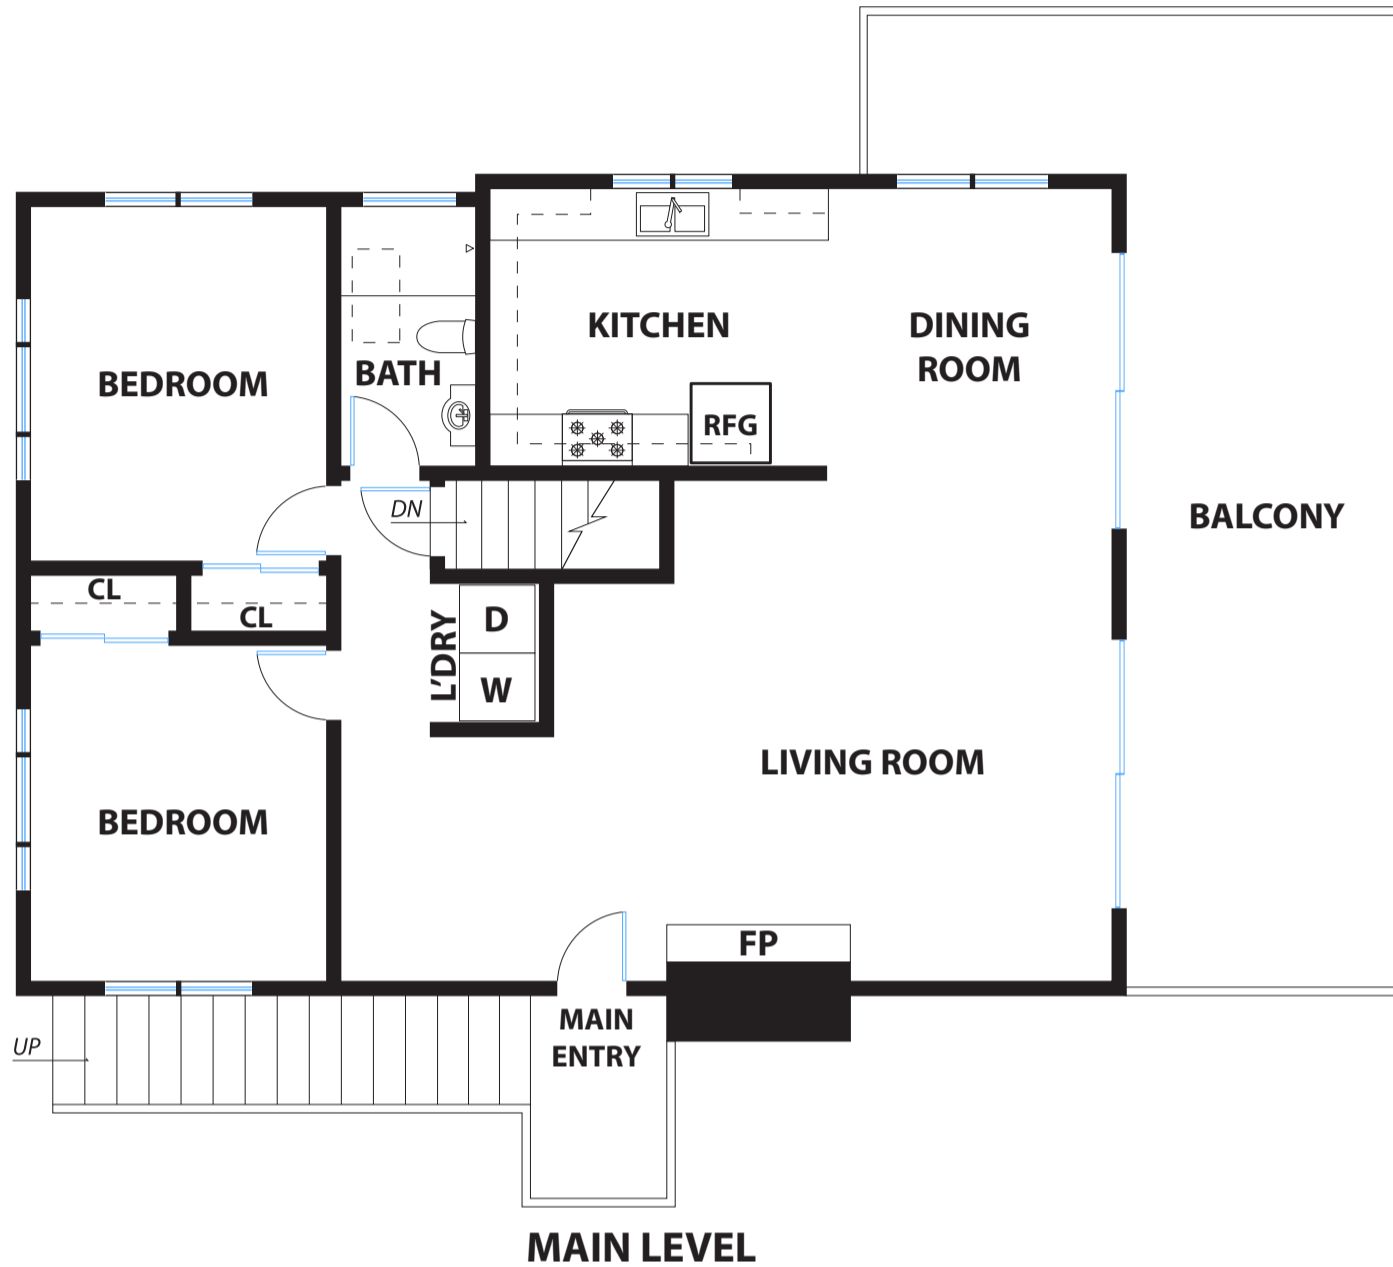

22979 CONIFER DRIVE

MONTE RIO

DISCLAIMER: RENDERING BY OPEN HOMES PHOTOGRAPHY. ALL MEASUREMENTS ARE APPROXIMATE AND MAY NOT BE EXACT.
DO NOT RELY ON THE ACCURACY OF THIS FLOOR PLAN WHEN DETERMINING THE PRICE OF A PROPERTY OR MAKING DECISIONS
REGARDING BUYING OR SELLING OF PROPERTIES WITHOUT INDEPENDENT VERIFICATION.