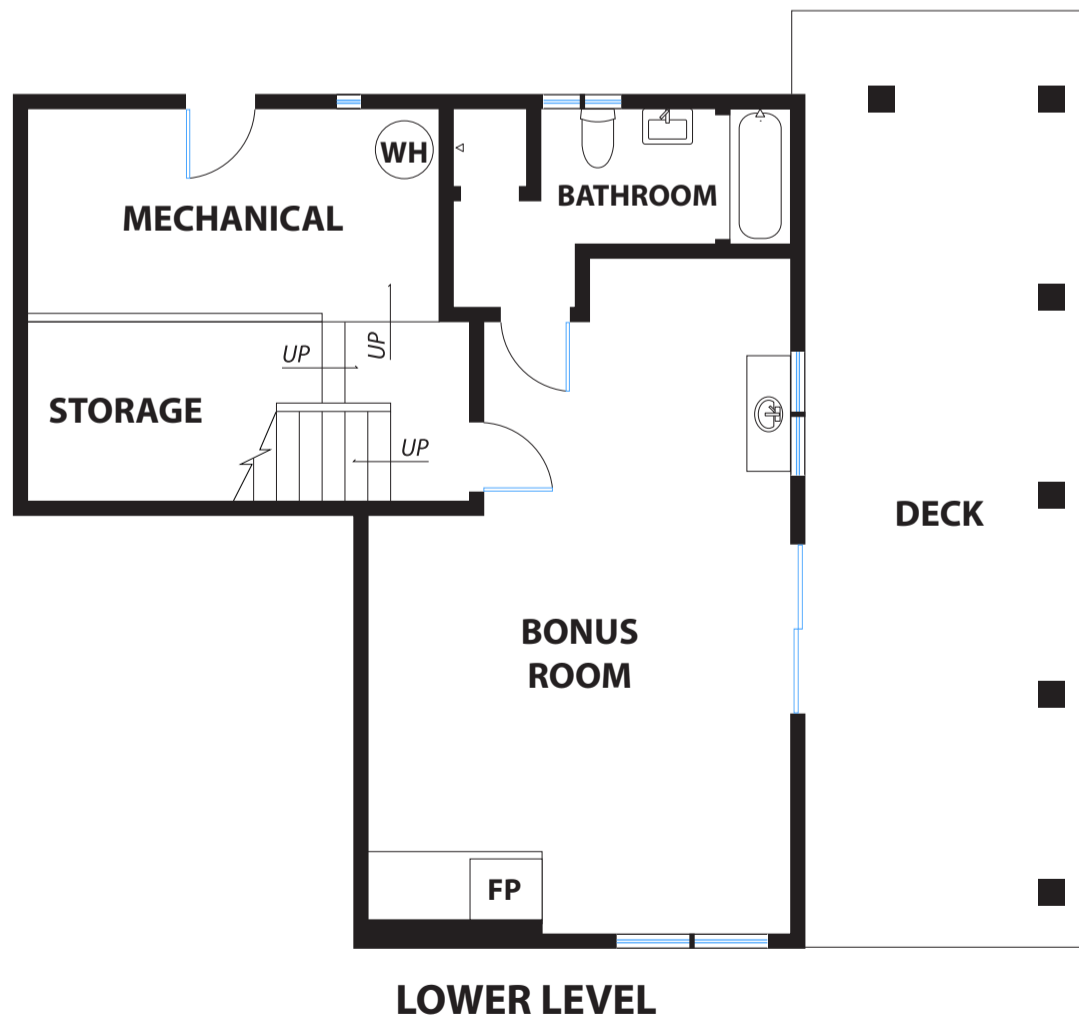

22979 CONIFER DRIVE

MONTE RIO

DISCLAIMER: RENDERING BY OPEN HOMES PHOTOGRAPHY. ALL MEASUREMENTS ARE APPROXIMATE AND MAY NOT BE EXACT.
DO NOT RELY ON THE ACCURACY OF THIS FLOOR PLAN WHEN DETERMINING THE PRICE OF A PROPERTY OR MAKING DECISIONS
REGARDING BUYING OR SELLING OF PROPERTIES WITHOUT INDEPENDENT VERIFICATION.